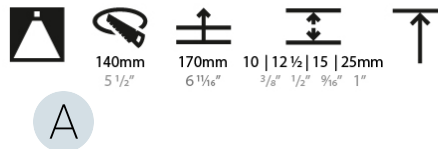

GENERAL

Series: Bioniq
 Subseries: Bioniq Round Deep
 Brand: Prolicht
 Division: Architectural
 Mounting Type: Trimless
 Mounting Location: Ceiling
 Subcategory: Downlight

PHYSICAL

Shape: Round
 Diameter (mm): 136
 Diameter (in): 5 3/8
 Height (mm): 151
 Height (in): 5 15/16
 Ceiling Thickness (mm): 10 / 12.5 / 15 / 25
 Ceiling Thickness (in): 3/8 or 1/2 or 9/16 or 1
 Min. Recessing Depth (mm): 170
 Min. Recessing Depth (in): 6 11/16
 Light Distribution: Downlight
 Weight (kg): 1.078
 Weight (lbs): 2.37
 Fixture Finish: SSR / BKV / CWI / CRY / HAB / UFT / ITA / RUA / FTG / MYG / LOD / PUS / FRO / FUP / KIA / POP / BLS / SPG / MEY / GOH / GUM / CHC / COM / ABZ / JAG / OBR / MOS / ROR
 Fixture Material: Aluminum Die Cast
 Cut-out Measurements: Ø 140mm / 5 1/2"
 Upon Request: Unique Ceiling Thickness

OPTICAL

Reflector°: 18 / 34
 Optic°: Lens Pack - No Lens / Linear Spread Lens / Honeycomb / Spread Lens
 Adjustability: Fixed
 Upon Request: Special Beam Angles

RATINGS AND CERTIFICATIONS

382, F 416-247-9319, www.zaneen.com
 Certified and tested for North American standards at the end of the existing Model #. For assistance on 'custom' specifications, contact zteam@zaneen.com.
 In a constant effort to supply the best product, we reserve the right to change specifications or materials without notice. The most recent specification sheets are found at zaneen.com
 IP rating: IP20