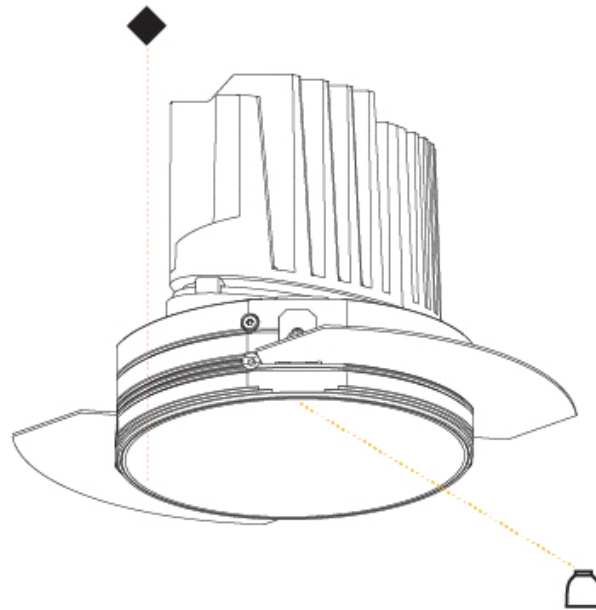

BIONIQ ROUND DEEP TRIMLESS

A35194-

PROJECT

TYPE

SPECIFIER

QUANTITY

DATE