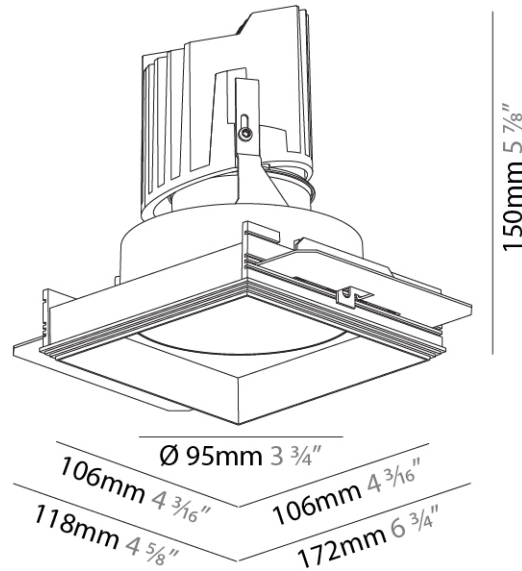

PHYSICAL

Shape: Square
Diameter (mm): 95
Diameter (in): 3 3/4
Length (mm): 106
Length (in): 4 3/16
Width (mm): 106
Width (in): 4 3/16
Depth (mm): 150
Depth (in): 5 7/8
Ceiling Thickness (mm): 10 / 12.5 / 15 / 25
Ceiling Thickness (in): 3/8 or 1/2 or 9/16 or 1
Min. Recessing Depth (mm): 170
Min. Recessing Depth (in): 6 11/16
Light Distribution: Downlight
Weight (kg): 0.705
Weight (lbs): 1.55
Fixture Finish: SSR / BKV / CWI / CRY / HAB / UFT / ITA / RUA / FTG / MYG / LOD / PUS / FRO / FUP / KIA / POP / BLS / SPG / MEY / GOH / GUM / CHC / COM / ABZ / JAG / OBR / MOS / ROR
Fixture Material: Aluminum Die Cast
Cut-out Measurements: 120mm / 4 3/4" x 120mm / 4 3/4"
Upon Request: Unique Ceiling Thickness

ELECTRICAL

Lamp Type: LED (Zhaga Standard)
Input Wattage (W): 15.5
Total Output Wattage (W): 14.5
Dimming: Tri-Mode (Non-Dimming and Phase Dimming (120Vac only) and 0-10V Dimming)
Driver Included: No
Driver Location: Recessed Housing
Driver Type: Constant Current - Universal
Driver Class: Class 2
Housing: See components
Input Voltage (V): 120 - 277
Constant Current (MA): 500

LED

Number of LEDs: 1
Color Temperature (°K): 2700 / 3000 / 3500 / 4000
Max. Delivered Lumen (lm): 940 / 980 / 1029 / 1050
Nominal Lumen (lm): 1386 / 1438 / 1511 / 1542
CRI: >90 CRI
Efficiency (%): 87.9 / 88.4 / 87.9
Lamp Life (hrs): 50000
Upon Request: RGB-W Tunable White Special Color Temperature Special LED

OPTICAL

Reflector°: 20 / 40 / 60
Upon Request: Special Beam Angles

RATINGS AND CERTIFICATIONS
© 2024 Zaneen Lighting, Inc. 188-3382, F 416-247-9319, www.zaneen.com

Available for international specifications by adding 'INT' at the end of the existing Model #. For assistance on 'custom' specifications, contact zteam@zaneen.com.
In a constant effort to supply the best product, we reserve the right to change specifications or materials without notice. The most recent specification sheets are found at zaneen.com
IP rating: IP20