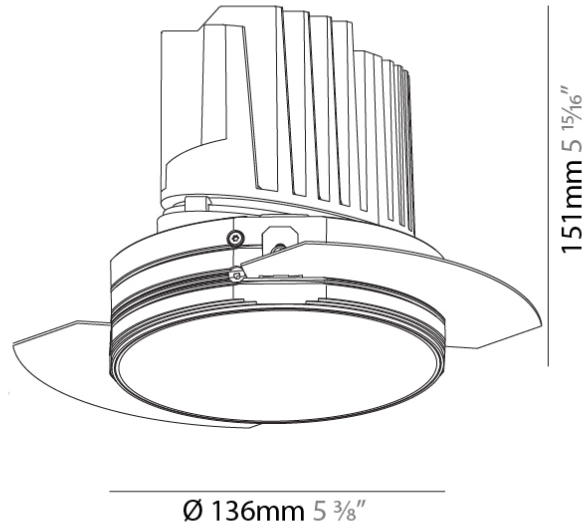

GENERAL

Series: Bioniq
 Subseries: Bioniq Round Deep
 Brand: Prolicht
 Division: Architectural
 Mounting Type: Trimless
 Mounting Location: Ceiling
 Subcategory: Downlight

PHYSICAL

Shape: Round
 Diameter (mm): 136
 Diameter (in): 5 3/8
 Height (mm): 151
 Height (in): 5 15/16
 Ceiling Thickness (mm): 10 / 12.5 / 15 / 25
 Ceiling Thickness (in): 3/8 or 1/2 or 9/16 or 1
 Min. Recessing Depth (mm): 170
 Min. Recessing Depth (in): 6 11/16
 Light Distribution: Downlight
 Weight (kg): 1.078
 Weight (lbs): 2.37
 Fixture Finish: SSR / BKV / CWI / CRY / HAB / UFT / ITA / RUA / FTG / MYG / LOD / PUS / FRO / FUP / KIA / POP / BLS / SPG / MEY / GOH / GUM / CHC / COM / ABZ / JAG / OBR / MOS / ROR
 Fixture Material: Aluminum Die Cast
 Cut-out Measurements: Ø 140mm / 5 1/2"
 Upon Request: Unique Ceiling Thickness

OPTICAL

Reflector°: 18 / 34
 Optic°: Lens Pack - No Lens / Linear Spread Lens / Honeycomb / Spread Lens
 Adjustability: Fixed
 Upon Request: Special Beam Angles

RATINGS AND CERTIFICATIONS

382, F 416-247-9319, www.zaneen.com
 Certified and tested for North American standards at the end of the existing Model #. For assistance on 'custom' specifications, contact zteam@zaneen.com.
 In a constant effort to supply the best product, we reserve the right to change specifications or materials without notice. The most recent specification sheets are found at zaneen.com
 IP rating: IP20