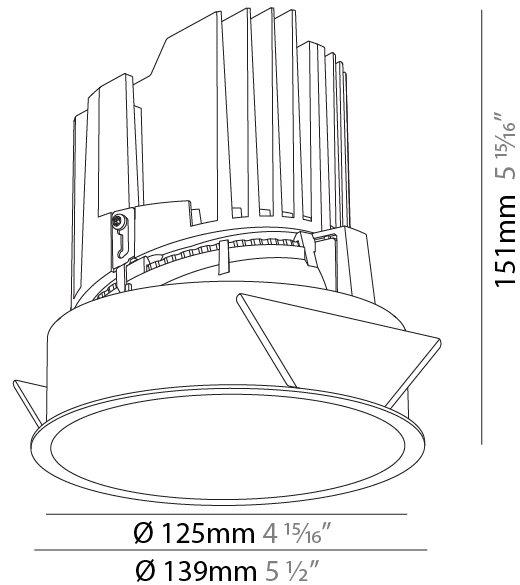

GENERAL

Series: Bioniq
Subseries: Bioniq Round Deep
Brand: Prolicht
Division: Architectural
Mounting Type: Recessed
Mounting Location: Ceiling
Subcategory: Downlight

PHYSICAL

Shape: Round
Diameter (mm): 139
Diameter (in): 5 1/2
Height (mm): 151
Height (in): 5 15/16
Ceiling Thickness (mm): 10 / 12.5 / 15
Ceiling Thickness (in): 3/8 or 1/2 or 9/16
Min. Recessing Depth (mm): 170
Min. Recessing Depth (in): 6 11/16
Light Distribution: Downlight
Weight (kg): 0.951
Weight (lbs): 2.1
Fixture Finish: SSR / BKV / CWI / CRY / HAB / UFT / ITA / RUA / FTG / MYG / LOD / PUS / FRO / FUP / KIA / POP / BLS / SPG / MEY / GOH / GUM / CHC / COM / ABZ / JAG / OBR / MOS / ROR
Fixture Material: Aluminum Die Cast
Cut-out Measurements: 130mm / 5 1/8"

ELECTRICAL

Lamp Type: LED (Zhaga Standard)
Input Wattage (W): 28.6
Total Output Wattage (W): 26.4
Dimming: Tri-Mode (Non-Dimming and Phase Dimming (120Vac only) and 0-10V Dimming)
Driver Included: No
Driver Location: Recessed Housing
Driver Type: Constant Current - Universal
Driver Class: Class 2
Input Voltage (V): 120 - 277
Constant Current (MA): 700

LED

Number of LEDs: 1
Color Temperature (°K): 2700 / 3000 / 3500 / 4000
Max. Delivered Lumen (lm): 1890 / 1940 / 2038 / 2080
Nominal Lumen (lm): 3210 / 3290 / 3459 / 3530
CRI: >90 CRI
Efficiency (%): 0.631
Lamp Life (hrs): 50000

OPTICAL

Reflector: 20 / 25 / 40

RATINGS AND CERTIFICATIONS

Certified By: Certified for North American Standards
IP rating: IP54