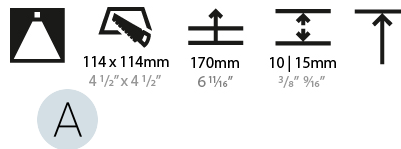

GENERAL

Series: Bioniq
Subseries: Bioniq Square Deep
Brand: Prolicht
Division: Architectural
Mounting Type: Recessed
Mounting Location: Ceiling
Subcategory: Downlight

PHYSICAL

Shape: Square
Length (mm): 119
Length (in): 4 11/16
Width (mm): 119
Width (in): 4 11/16
Depth (mm): 150
Depth (in): 5 7/8
Ceiling Thickness (mm): 10 / 12.5 / 15
Ceiling Thickness (in): 3/8 or 1/2 or 9/16
Min. Recessing Depth (mm): 170
Min. Recessing Depth (in): 6 11/16
Light Distribution: Downlight
Weight (kg): 0.626
Weight (lbs): 1.38
Fixture Finish: SSR / BKV / CWI / CRY / HAB / UFT / ITA / RUA / FTG / MYG / LOD / PUS / FRO / FUP / KIA / POP / BLS / SPG / MEY / GOH / GUM / CHC / COM / ABZ / JAG / OBR / MOS / ROR
Fixture Material: Aluminum Die Cast
Cut-out Measurements: 114mm / 4 1/2" x 114mm / 4 1/2"

ELECTRICAL

Lamp Type: LED (Zhaga Standard)
Input Wattage (W): 16.5
Total Output Wattage (W): 14
Dimming: Tri-Mode (Non-Dimming and Phase Dimming (120Vac only) and 0-10V Dimming)
Driver Included: No
Driver Location: Recessed Housing
Driver Type: Constant Current - Universal
Driver Class: Class 2
Input Voltage (V): 120 - 277
Constant Current (MA): 500

LED

Number of LEDs: 1
Color Temperature (°K): 2700 / 3000 / 3500 / 4000
Max. Delivered Lumen (lm): 940 / 980 / 1029 / 1050
Nominal Lumen (lm): 1386 / 1438 / 1511 / 1542
CRI: >90 CRI

OPTICAL

Reflector: 20 / 40 / 60

RATINGS AND CERTIFICATIONS

Certified By: Certified for North American Standards
IP rating: IP20