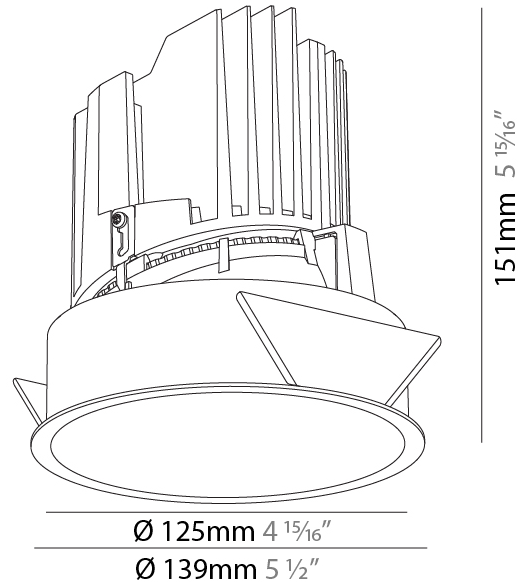

PHYSICAL

Shape: Round
Diameter (mm): 139
Diameter (in): 5 1/2
Height (mm): 151
Height (in): 5 15/16
Ceiling Thickness (mm): 10 / 12.5 / 15
Ceiling Thickness (in): 3/8 or 1/2 or 9/16
Min. Recessing Depth (mm): 170
Min. Recessing Depth (in): 6 11/16
Light Distribution: Downlight
Weight (kg): 0.926
Weight (lbs): 2.04
Fixture Finish: SSR / BKV / CWI / CRY / HAB / UFT / ITA / RUA / FTG / MYG / LOD / PUS / FRO / FUP / KIA / POP / BLS / SPG / MEY / GOH / GUM / CHC / COM / ABZ / JAG / OBR / MOS / ROR
Fixture Material: Aluminum Die Cast
Cut-out Measurements: 130mm / 5 1/8"

ELECTRICAL

Lamp Type: LED (Zhaga Standard)
Input Wattage (W): 28.6
Total Output Wattage (W): 26.4
Dimming: Tri-Mode (Non-Dimming and Phase Dimming (120Vac only) and 0-10V Dimming)
Driver Included: No
Driver Location: Recessed Housing
Driver Type: Constant Current - Universal
Driver Class: Class 2
Housing: See components
Input Voltage (V): 120 - 277
Constant Current (MA): 700

LED

Number of LEDs: 1
Color Temperature (°K): 2700 / 3000 / 3500 / 4000
Max. Delivered Lumen (lm): 2030 / 2080 / 2186 / 2230
Nominal Lumen (lm): 3210 / 3290 / 3459 / 3530
CRI: >90 CRI
Efficiency (%): 0.631
Lamp Life (hrs): 50000

OPTICAL

Reflector: 20 / 25 / 40

RATINGS AND CERTIFICATIONS

Certified By: Certified for North American Standards
IP rating: IP20